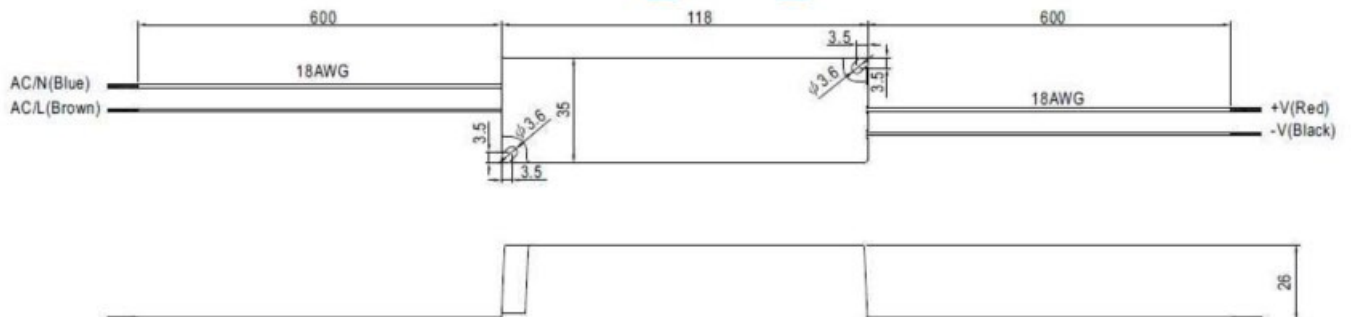

VORTEX SPECIFICATIONS

Product Name: Vortex

Specifications	
Part No.	2024050105
Product Description	Vortex 100V-240V AC 8W 400lm / 2800K LED Luminaire
Certification	CE, RoHS
Color	Warm White
Color Temp (CCT)	2800K
Beam Angle	24°
Vertical Tilt Angle	±15° (Total 30°)
Color Rendering Index (Ra)	80
Input Voltage	12 - 16V DC
Rated Current	600mA Constant
Rated Frequency	50/60 Hz
Luminous Output (lm)	400 lm
Total Power (W)	10
Luminous Efficacy (lm/W)	40
Central Intensity (cd)	1500 cd
Life Span	35,000 hrs
Operation Temperature	-20°C ~ +60°C
Storage Temperature	-30°C ~ +65°C
Use	Indoor
Dimmable	No
RoHS	Yes
Material	
LED Brand	Cree
Housing	Aluminum
Housing Color	Silver
Optics	PMMA

* Works with the power supply included in the packing

Dimension:

Ceiling Cut-out $\varnothing 80\text{mm}$

Power Supply

Dimmable Power Supply