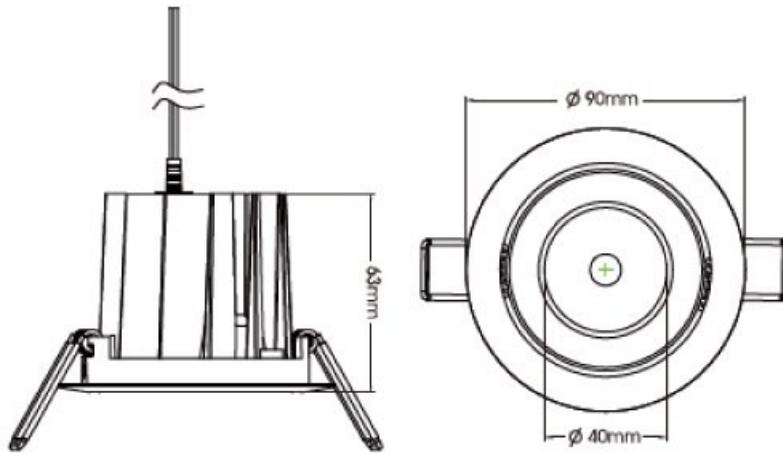

VORTEX SPECIFICATIONS

Product Name: Vortex

Specifications	
Part No.	2024050105
Product Description	Vortex 100V-240V AC 8W 400lm / 2800K LED Luminaire
Certification	CE, RoHS
Color	Warm White
Color Temp (CCT)	2800K
Beam Angle	24°
Vertical Tilt Angle	±15° (Total 30°)
Color Rendering Index (Ra)	80
Input Voltage	12 - 16V DC
Rated Current	600mA Constant
Rated Frequency	50/60 Hz
Luminous Output (lm)	400 lm
Total Power (W)	10
Luminous Efficacy (lm/W)	40
Central Intensity (cd)	1500 cd
Life Span	35,000 hrs
Operation Temperature	-20°C ~ +60°C
Storage Temperature	-30°C ~ +65°C
Use	Indoor
Dimmable	No
RoHS	Yes
Material	
LED Brand	Cree
Housing	Aluminum
Housing Color	Silver
Optics	PMMA

* Works with the power supply included in the packing

Dimension:

Ceiling Cut-out $\varnothing 80\text{mm}$

Power Supply

Dimmable Power Supply