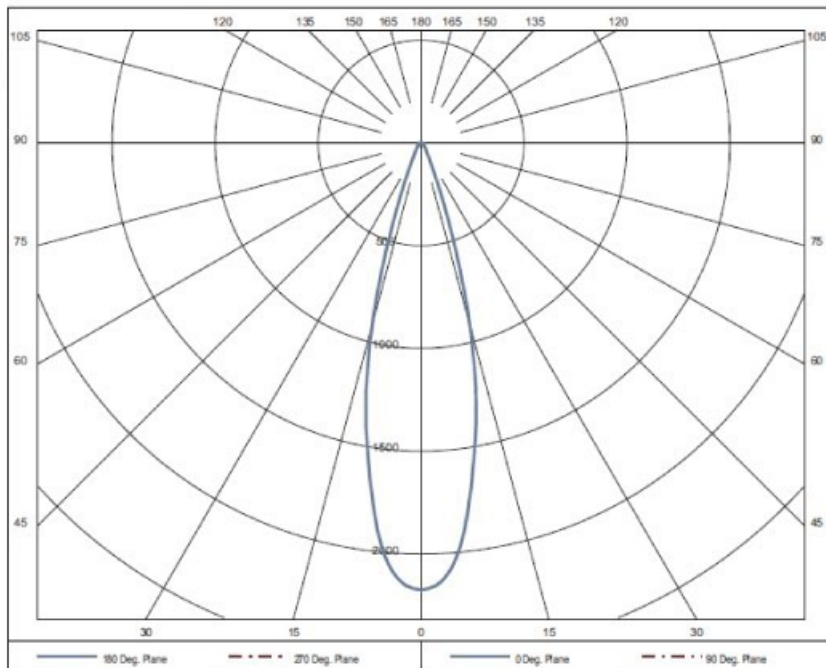

ROCKET PAR30 SPECIFICATIONS

Product Name: ROCKET PAR30

Specifications			
Part No.	1504050105	1504070105	1504060105
Product Description	ROCKET 12.5W 555lm / 2800K LED Par30 bulb	ROCKET 12.5W 555lm / 4000K LED Par30 bulb	ROCKET 12.5W 660lm / 6000K LED Par30 bulb
Certification	CE		
Color	Warm White	Natural White	Daylight
Color Temp (CCT)	2800K	4000K	6000K
Lamp Base	E27		
Color Rendering Index (Ra)	80		
Input Voltage	100-240V AC		
Rated Current	230mA		
Rated Frequency	50/60 Hz		
Luminous Output (lm)	555	555	660
Total Power (W)	12.5		
Luminous Efficacy (lm/W)	44.4	44.4	52.8
Power Factor	0.55		
Luminous Intensity (cd)	2100	2100	2400
Beam Angle	28°		
Life Span	35,000 hrs		
Operation Temperature	-20°C ~ +55°C		
Storage Temperature	-30°C ~ +65°C		
Indoor/Outdoor	Indoor		
Dimmable	No		
RoHS	Yes		
Material			
LED Brand	Cree		
Housing	Aluminum with Coating		
Housing Color	Silver		
Optic	PMMA		

Dimension:

E26/E27 Base

Photometric Data:

Warm White

Daylight

Natural White