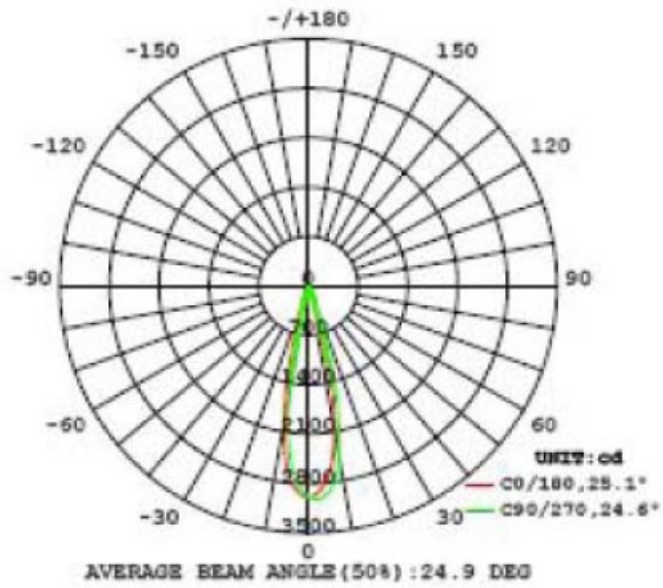

ROCKET PAR30 SPECIFICATIONS

Product Name: ROCKET PAR30

Specifications			
Part No.	1504050105	1504070105	1504060105
Product Description	ROCKET 12.5W 555lm / 2800K LED Par30 bulb	ROCKET 12.5W 555lm / 4000K LED Par30 bulb	ROCKET 12.5W 660lm / 6000K LED Par30 bulb
Certification	CE		
Color	Warm White	Natural White	Daylight
Color Temp (CCT)	2800K	4000K	6000K
Lamp Base	E27		
Color Rendering Index (Ra)	80		
Input Voltage	100-240V AC		
Rated Current	230mA		
Rated Frequency	50/60 Hz		
Luminous Output (lm)	555	555	660
Total Power (W)	12.5		
Luminous Efficacy (lm/W)	44.4	44.4	52.8
Power Factor	0.55		
Luminous Intensity (cd)	2100	2100	2400
Beam Angle	28°		
Life Span	35,000 hrs		
Operation Temperature	-20°C ~ +55°C		
Storage Temperature	-30°C ~ +65°C		
Indoor/Outdoor	Indoor		
Dimmable	No		
RoHS	Yes		
Material			
LED Brand	Cree		
Housing	Aluminum with Coating		
Housing Color	Silver		
Optic	PMMA		

Dimension:

E26/E27 Base

Photometric Data:

Warm White

Daylight

Natural White