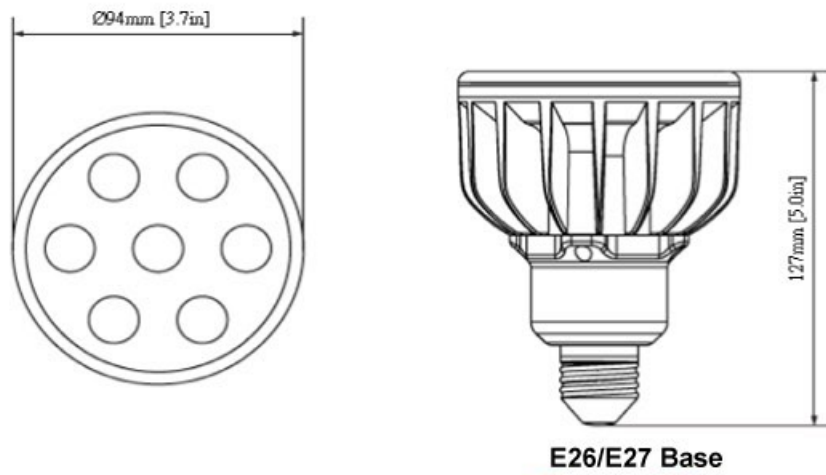

ROCKET PAR30 SPECIFICATIONS

Product Name: ROCKET PAR30

Specifications			
Part No.	1504050105	1504070105	1504060105
Product Description	ROCKET 12.5W 555lm / 2800K LED Par30 bulb	ROCKET 12.5W 555lm / 4000K LED Par30 bulb	ROCKET 12.5W 660lm / 6000K LED Par30 bulb
Certification	CE		
Color	Warm White	Natural White	Daylight
Color Temp (CCT)	2800K	4000K	6000K
Lamp Base	E27		
Color Rendering Index (Ra)	80		
Input Voltage	100-240V AC		
Rated Current	230mA		
Rated Frequency	50/60 Hz		
Luminous Output (lm)	555	555	660
Total Power (W)	12.5		
Luminous Efficacy (lm/W)	44.4	44.4	52.8
Power Factor	0.55		
Luminous Intensity (cd)	2100	2100	2400
Beam Angle	28°		
Life Span	35,000 hrs		
Operation Temperature	-20°C ~ +55°C		
Storage Temperature	-30°C ~ +65°C		
Indoor/Outdoor	Indoor		
Dimmable	No		
RoHS	Yes		
Material			
LED Brand	Cree		
Housing	Aluminum with Coating		
Housing Color	Silver		
Optic	PMMA		

Dimension:

E26/E27 Base

Photometric Data:

Warm White

Daylight

Natural White