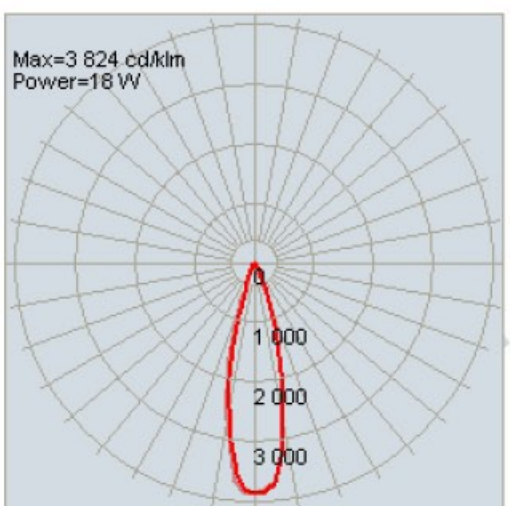

**ROCKET PAR38 DIMMABLE (CE) SPECIFICATIONS**

**Product Name: ROCKET PAR38 DIMMABLE (CE)**

<b>Specifications</b>	
Part No.	1505050105
Product Description	Rocket PAR38 Dimmable 220V-240V AC 18W 2800K LED PAR38 Bulb
Certification	CE, RoHS
Color	Warm White
Color Temp (CCT)	2800K
Lamp Base	E27
Color Rendering Index (Ra)	80
Input Voltage	220V-240V AC
Rated Current	102mA
Rated Frequency	50/60 Hz
Luminous Output (lm)	800
Total Power (W)	18
Luminous Efficacy (lm/W)	44.4
Power Factor	0.8
Luminous Intensity (cd)	3100cd
Beam Angle	28°
Life Span	35,000 hrs
Operation Temperature	-20°C ~ +60°C
Storage Temperature	-30°C ~ +65°C
Indoor/Outdoor	Indoor
Dimmable	Yes, from 20%-100%, tested with Clipsal E32 Triac Dimmer
RoHS	Yes
<b>Material</b>	
LED Brand	Cree
Housing	Aluminum
Housing Color	Silver
Optic	PMMA

Dimension:

**Photometric Data**

**Rocket PAR38 WW**

**Rocket PAR38 NW**

**Rocket PAR38 DL**