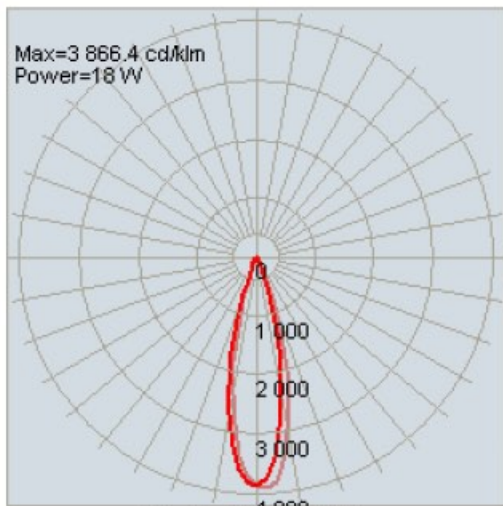

**ROCKET PAR38 DIMMABLE (CE) SPECIFICATIONS**

**Product Name: ROCKET PAR38 DIMMABLE (CE)**

<b>Specifications</b>	
Part No.	1505050105
Product Description	Rocket PAR38 Dimmable 220V-240V AC 18W 2800K LED PAR38 Bulb
Certification	CE, RoHS
Color	Warm White
Color Temp (CCT)	2800K
Lamp Base	E27
Color Rendering Index (Ra)	80
Input Voltage	220V-240V AC
Rated Current	102mA
Rated Frequency	50/60 Hz
Luminous Output (lm)	800
Total Power (W)	18
Luminous Efficacy (lm/W)	44.4
Power Factor	0.8
Luminous Intensity (cd)	3100cd
Beam Angle	28°
Life Span	35,000 hrs
Operation Temperature	-20°C ~ +60°C
Storage Temperature	-30°C ~ +65°C
Indoor/Outdoor	Indoor
Dimmable	Yes, from 20%-100%, tested with Clipsal E32 Triac Dimmer
RoHS	Yes
<b>Material</b>	
LED Brand	Cree
Housing	Aluminum
Housing Color	Silver
Optic	PMMA

Dimension:

**Photometric Data**

**Rocket PAR38 WW**

**Rocket PAR38 NW**

**Rocket PAR38 DL**