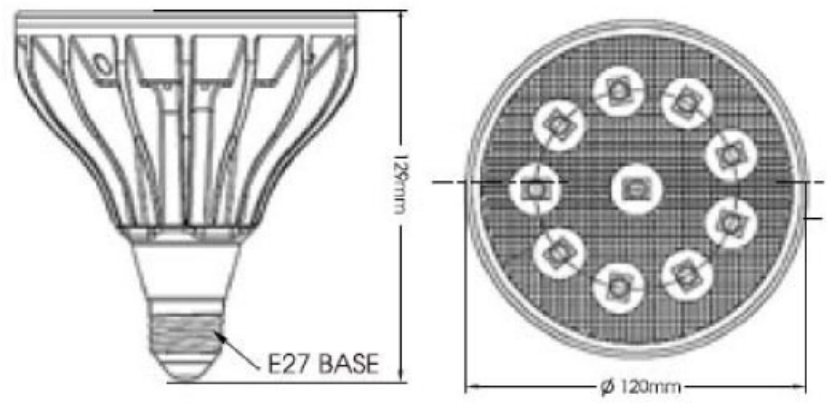

**ROCKET PAR38 DIMMABLE (CE) SPECIFICATIONS**

**Product Name: ROCKET PAR38 DIMMABLE (CE)**

<b>Specifications</b>	
Part No.	1505050105
Product Description	Rocket PAR38 Dimmable 220V-240V AC 18W 2800K LED PAR38 Bulb
Certification	CE, RoHS
Color	Warm White
Color Temp (CCT)	2800K
Lamp Base	E27
Color Rendering Index (Ra)	80
Input Voltage	220V-240V AC
Rated Current	102mA
Rated Frequency	50/60 Hz
Luminous Output (lm)	800
Total Power (W)	18
Luminous Efficacy (lm/W)	44.4
Power Factor	0.8
Luminous Intensity (cd)	3100cd
Beam Angle	28°
Life Span	35,000 hrs
Operation Temperature	-20°C ~ +60°C
Storage Temperature	-30°C ~ +65°C
Indoor/Outdoor	Indoor
Dimmable	Yes, from 20%-100%, tested with Clipsal E32 Triac Dimmer
RoHS	Yes
<b>Material</b>	
LED Brand	Cree
Housing	Aluminum
Housing Color	Silver
Optic	PMMA

Dimension:

**Photometric Data**

**Rocket PAR38 WW**

**Rocket PAR38 NW**

**Rocket PAR38 DL**