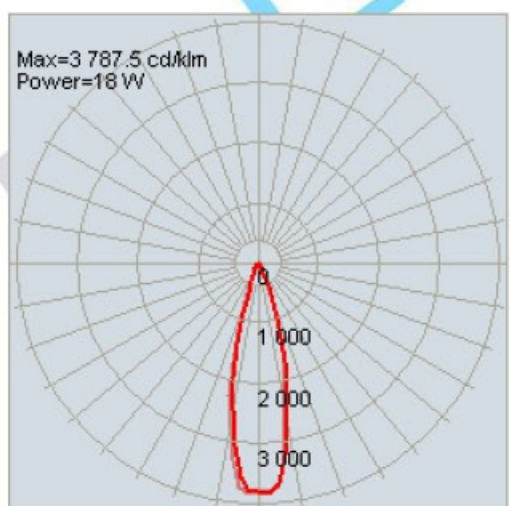

**ROCKET PAR38 DIMMABLE (CE) SPECIFICATIONS**

**Product Name: ROCKET PAR38 DIMMABLE (CE)**

<b>Specifications</b>	
Part No.	1505050105
Product Description	Rocket PAR38 Dimmable 220V-240V AC 18W 2800K LED PAR38 Bulb
Certification	CE, RoHS
Color	Warm White
Color Temp (CCT)	2800K
Lamp Base	E27
Color Rendering Index (Ra)	80
Input Voltage	220V-240V AC
Rated Current	102mA
Rated Frequency	50/60 Hz
Luminous Output (lm)	800
Total Power (W)	18
Luminous Efficacy (lm/W)	44.4
Power Factor	0.8
Luminous Intensity (cd)	3100cd
Beam Angle	28°
Life Span	35,000 hrs
Operation Temperature	-20°C ~ +60°C
Storage Temperature	-30°C ~ +65°C
Indoor/Outdoor	Indoor
Dimmable	Yes, from 20%-100%, tested with Clipsal E32 Triac Dimmer
RoHS	Yes
<b>Material</b>	
LED Brand	Cree
Housing	Aluminum
Housing Color	Silver
Optic	PMMA

Dimension:

**Photometric Data**

**Rocket PAR38 WW**

**Rocket PAR38 NW**

**Rocket PAR38 DL**