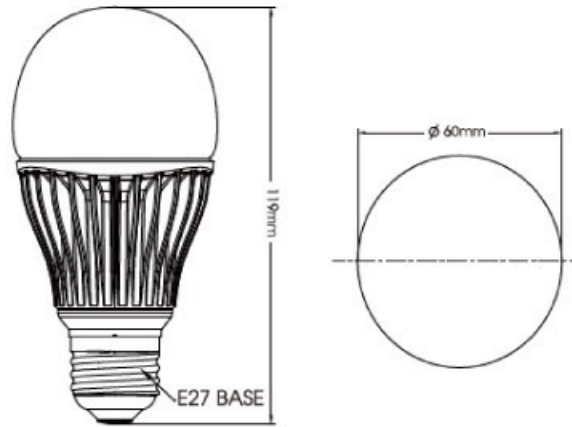

**GALAXY 500 SPECIFICATIONS**

**Product Name:** Galaxy 500

<b>Specifications</b>	
Part No.	1212050105
Product Description	Galaxy 500 230V AC 9.5W 500lm / 2800K LED Lamp
Certification	CE, RoHS
Color	Warm White
Color Temp (CCT)	2800K
Lamp Base	E27
Color Rendering Index (Ra)	80
Input Voltage	230V AC
Rated Current	52mA
Rated Frequency	50/60 Hz
Luminous Output (lm)	500 lm
Total Power (W)	9.5
Luminous Efficacy (lm/W)	52.6
Life Span	35,000 hrs
Operation Temperature	-20°C ~ +60°C
Storage Temperature	-30°C ~ +65°C
Use	Indoor
Dimmable	No
RoHS	Yes
<b>Material</b>	
LED Brand	Cree
Housing	Aluminum
Housing Color	Silver
Optics	Frosted Glass

Dimension:

Photometric Data