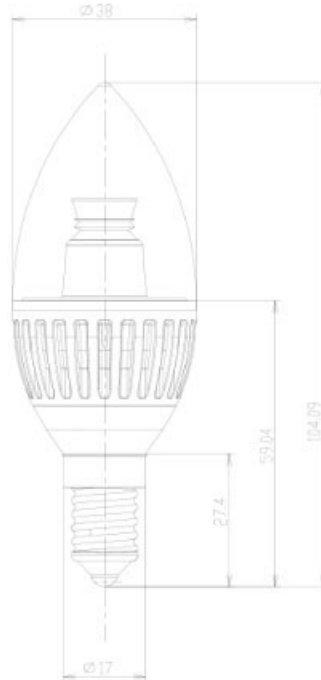

CANDLE 150 SPECIFICATIONS

Product Name: CANDLE-150

Specifications			
Part No.	1217050405	1217070405	1217060405
Product Description	CANDLE 150 3.6W 150lm / 2800K LED Lamp	CANDLE 150 150lm / 4000K LED Lamp	CANDLE 150 3.6W 150lm / 6000K LED Lamp
Approval	CE		
Color	Warm White	Natural White	Daylight
Color Temp (CCT)	2800K	4000K	6000K
Lamp Base	E14		
Color Rendering Index (Ra)	80		
Input Voltage	200-240V AC		
Rated Current	35mA		
Rated Frequency	50/60 Hz		
Luminous Output (lm)	150	150	150
Total Power (W)	3.6		
Luminous Efficacy (lm/W)	41.6	41.6	41.6
Life Span	35,000 hrs		
Operation Temperature	-20°C ~ +55°C		
Storage Temperature	-30°C ~ +65°C		
Use	Indoor		
Dimmable	No		
RoHS	Yes		
Material			
LED Brand	Cree		
Housing	Aluminum		
Housing Color	Silver		
Optics	Virtual Filament (PMMA); Clear Cover (PC)		

Dimension:

Photometric Data

Warm White