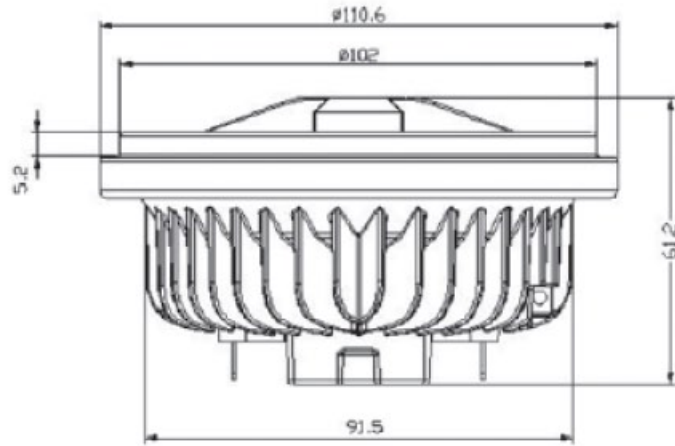

ARRAY-M SPECIFICATIONS

Product Name: ARRAY-M

Specifications	
Part No.	2050050105
Product Description	Array-M 10.5W 20° 300lm / 2800K LED Luminaire
Certification	CE
Color	Warm White
Color Temp (CCT)	2800K
Lamp Base	G53
Beam Angle	20°
Color Rendering Index (Ra)	80
Input Voltage	12V DC
Rated Current	1 A
Rated Frequency	N/A
Luminous Output (lm)	300 lm
Total Power (W)	10.5
Luminous Efficacy (lm/W)	28.5
Central Intensity (cd)	3900 cd
Life Span	35,000 hours
Operation Temperature	-20°C ~ +60°C
Storage Temperature	-30°C ~ +65°C
Use	Indoor
Dimmable	No
RoHS	Yes
Material	
LED Brand	Cree
Housing	Aluminum
Housing Color	Silver
Optics	Aluminum reflector

Dimension:

Photometric Data